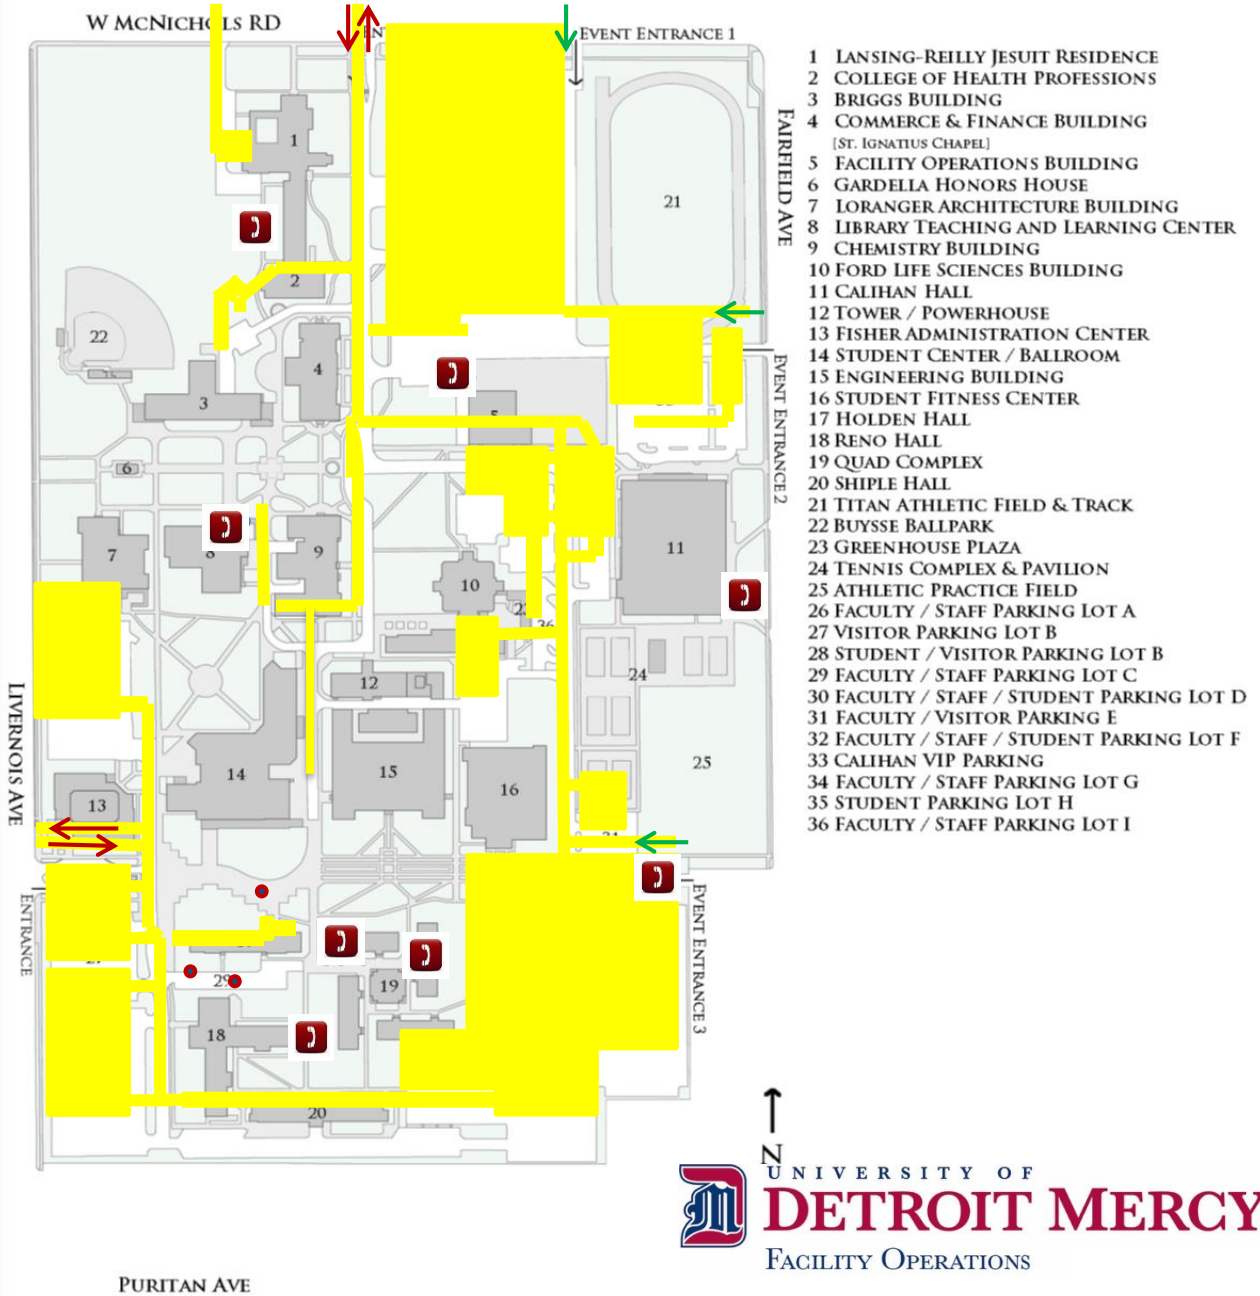

McNichols Campus Exterior Phone Map

UNIVERSITY OF DETROIT MERCY MCNICHOLS CAMPUS MAP

UPDATED 06/06/13

Key

Phone Operational 

Phone Offline 

Roadway & Parking Area 